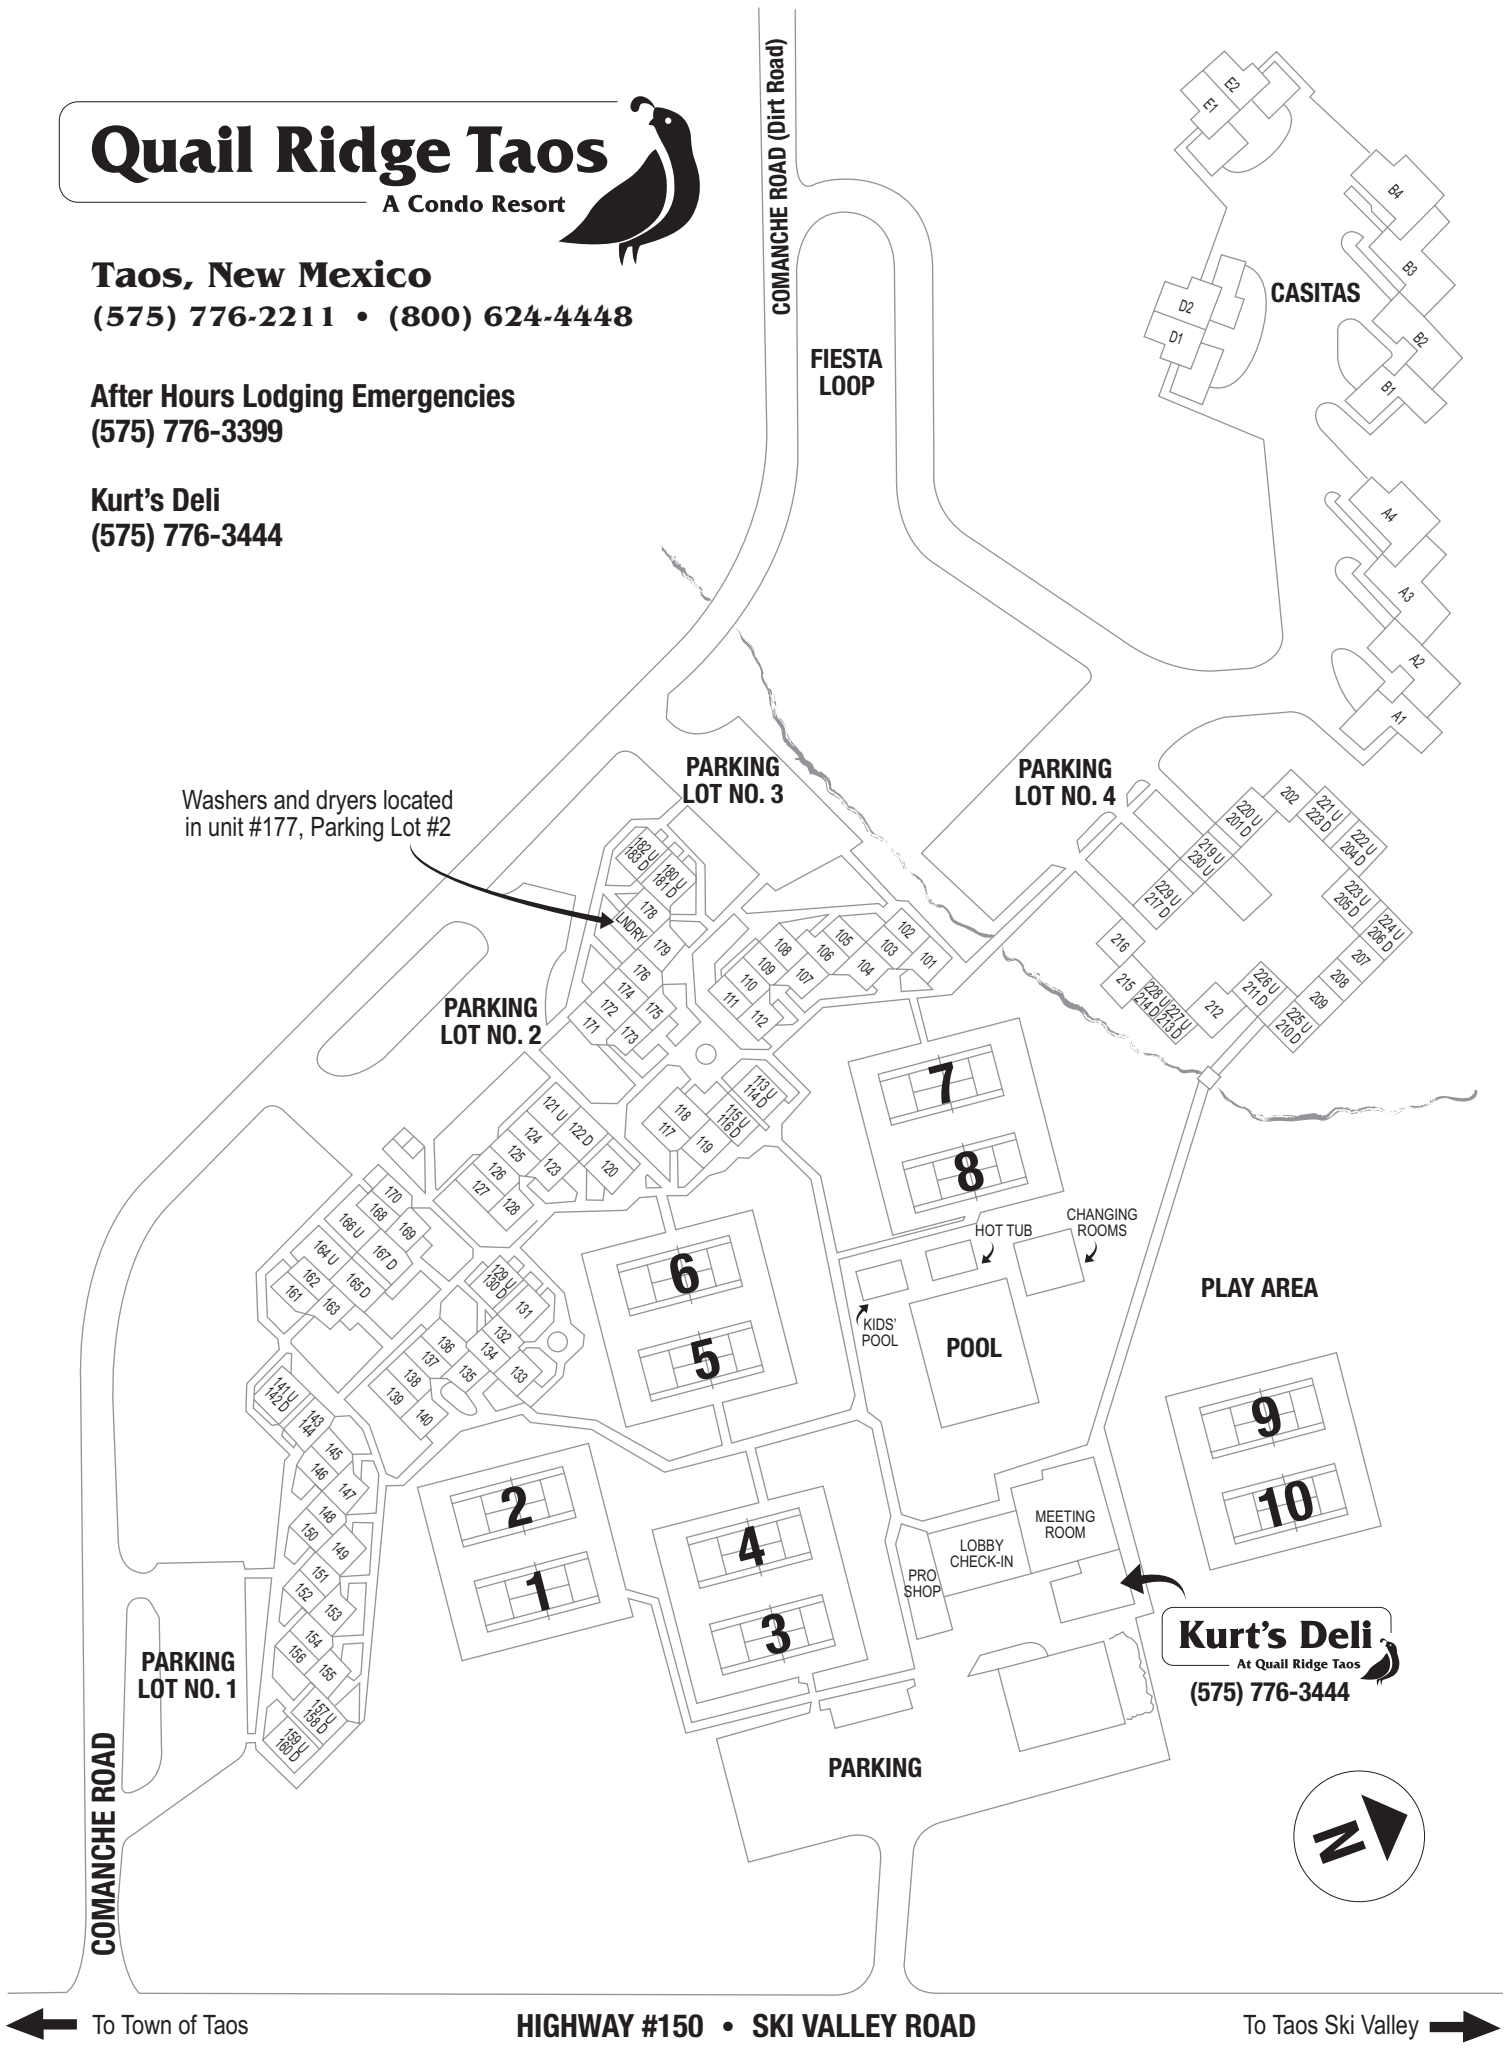

# Quail Ridge Taos

A Condo Resort

Taos, New Mexico

(575) 776-2211 • (800) 624-4448

After Hours Lodging Emergencies

(575) 776-3399

Kurt's Deli

(575) 776-3444

Washers and dryers located in unit #177, Parking Lot #2

**Kurt's Deli**  
At Quail Ridge Taos  
(575) 776-3444

← To Town of Taos

HIGHWAY #150 • SKI VALLEY ROAD

To Taos Ski Valley →